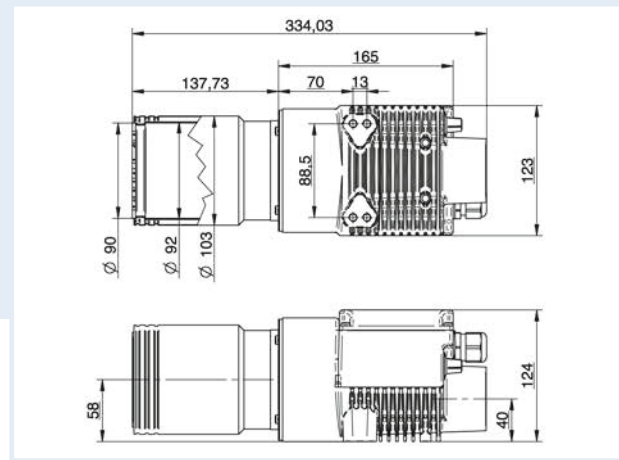

Air heater

XL92

from 5900–21 000 watt

Technical data

Order no.		5102761	5102760	5102765
Voltage	V	400–480	400–480	400–440
Power	W	5900–8500	11 800–17 000	17 400–21 000
Frequency	Hz	50/60	50/60	50/60
Max. temperature	°C	650	650	650
Min. air flow	l/min	560	950	1480
Air connection	∅ mm	60	60	60
Air outlet	∅ mm	92	92	92
Dimensions	mm (l x w x h)	334 x 123 x 124	334 x 123 x 124	334 x 123 x 124
Weight	kg	3,3	3,3	3,3
Protection class I		⊕		
Marking		CE		

Accessories

Order no.	Description
5107244	Round nozzle (∅ 92 mm) ∅ 50 mm
5107275	Connection flange ∅ 92 mm
5107273	Extension tube (∅ 92 mm) 500x60 mm
5107274	Wide slot nozzle (∅ 92 mm) 130x17 mm
5107272	Wide slot nozzle (∅ 92 mm) 300x12 mm
5107267	Wide slot nozzle (∅ 92 mm) 500x15 mm